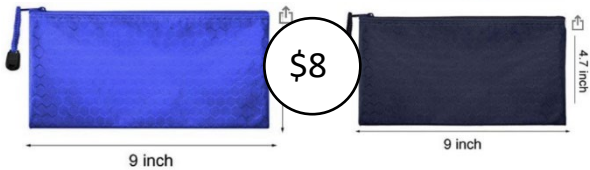

## Merchandise Sale

All Heather Grey clothing has a BLUE VINTAGE logo.  
All other clothing has a WHITE VINTAGE logo.

Mask Logo

Order by Dec 5<sup>th</sup> for Christmas delivery.

See other side for ordering options & additional clothing items.